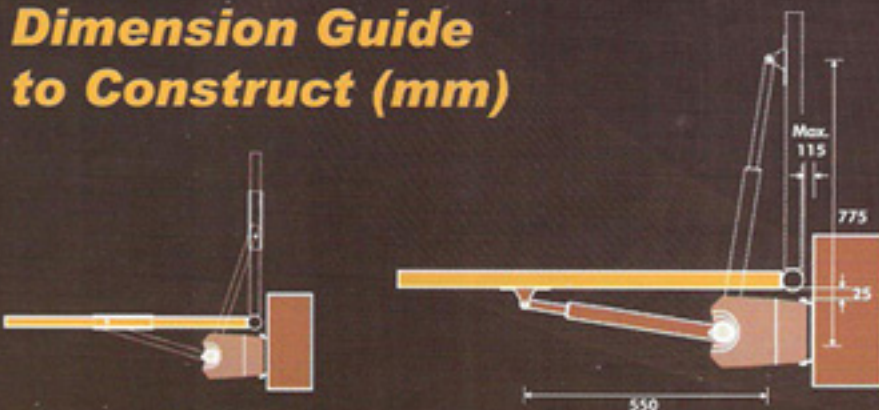

While closing, the gate will reverse if there is an obstacle to the motion.

Alarm On

Safety Beam Sensor (optional)

When the gate totally close, the sensor will turn to alarm function. An obstruction to the beam sensor triggers the alarm action, siren will turn on.

Installation Drawing

S-320H

Ideal solution for swing and folding gates with leaves up to 3m.

Multifunction Remote Controller and Keypad

- F1** Panic Alarm / Lighting
- F2** On / Off Buzzer
- F3** Press Open / Close Both Wings
- F4** Press Open / Close Left Wing
- F5** On / Off Auto-Close
- F6** Press Open / Close Right Wing

Dimension Guide to Construct (mm)

Specifications Chart

Model	Casa Asia S-320H	Casa Asia S-520H
Power Supply	230V	230V
Power Max	40 Watts	60 Watts
Current Max	3 Ampere	6 Ampere
Torque Max	190 Nm	290Nm
Operating Voltage	DC13V	DC15V
Operating Power	20 Watts	30 Watts
Operating Current	1.36 Ampere	1.65 Ampere
Operating Torque	96Nm	140Nm
Output Speed	2 R.P.M	2 R.P.M
Opening Time (Total Open/Close)	10 second (Total Open/Close)	10 second (Total Open/Close)
Keypad Control	2 wires connection	2 wires connection